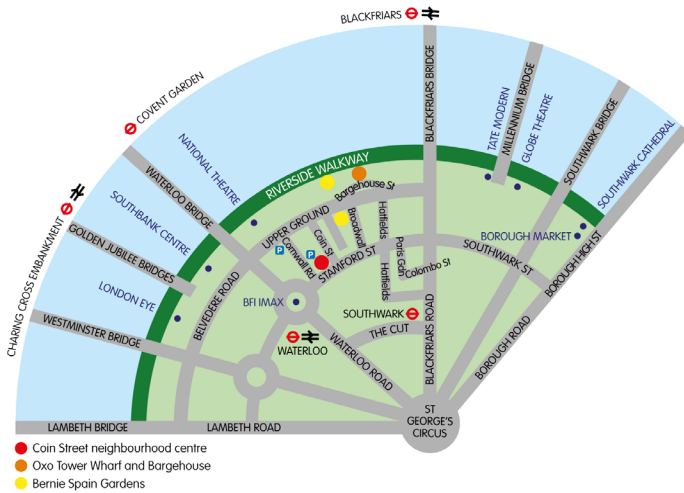

## HOW TO FIND US

The Coin Street conference centre, based at the Coin Street neighbourhood centre, is ideally located 5 minutes walk from Waterloo station.

**Coin Street neighbourhood centre**  
108 Stamford Street, South Bank, London SE1 9NH

### Travel to us by:

- ▶ **Tube**  
Waterloo (Northern, Bakerloo and Jubilee lines) 5 minutes walk  
Southwark (Jubilee line) 7 minutes walk  
Blackfriars (Circle and District lines) 10 minutes walk
- ▶ **Bus**  
1, 4, 26, 59, 68, 76, 77, 139, 168, 171, 172, 176, 188, 211, 243, 341, 381, 507, 521 to Waterloo Station  
45, 63, 100 to Blackfriars Bridge  
381 to Stamford Street  
RV1 along Upper Ground
- ▶ **Train**  
Blackfriars, Waterloo or Waterloo East
- ▶ **Boat**  
Blackfriars Millennium pier or Festival pier
- ▶ **Car**  
Whilst we encourage travel by public transport, there is secure underground car parking adjacent to the centre.