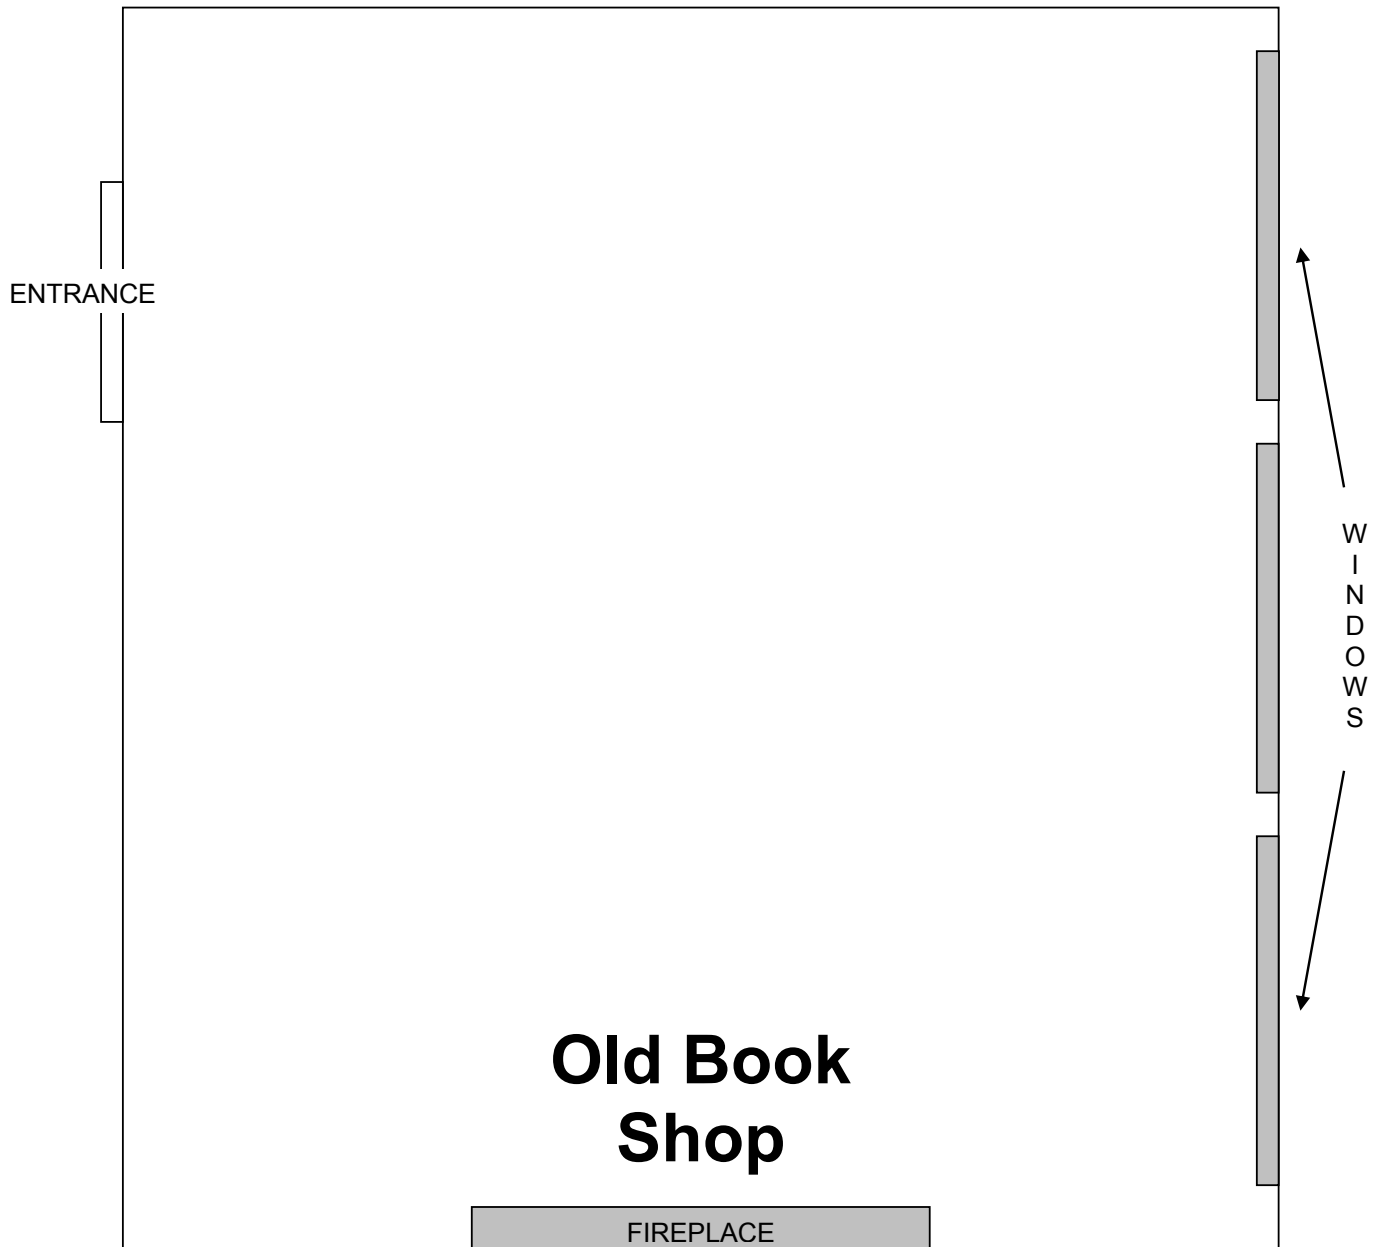

113 Chancery Lane - The Law Society - FLOORPLAN

113 Chancery Lane - The Law Society - Common Room

READING ROOM FLOOR PLAN

STRAND/FLEET/BELL ROOMS