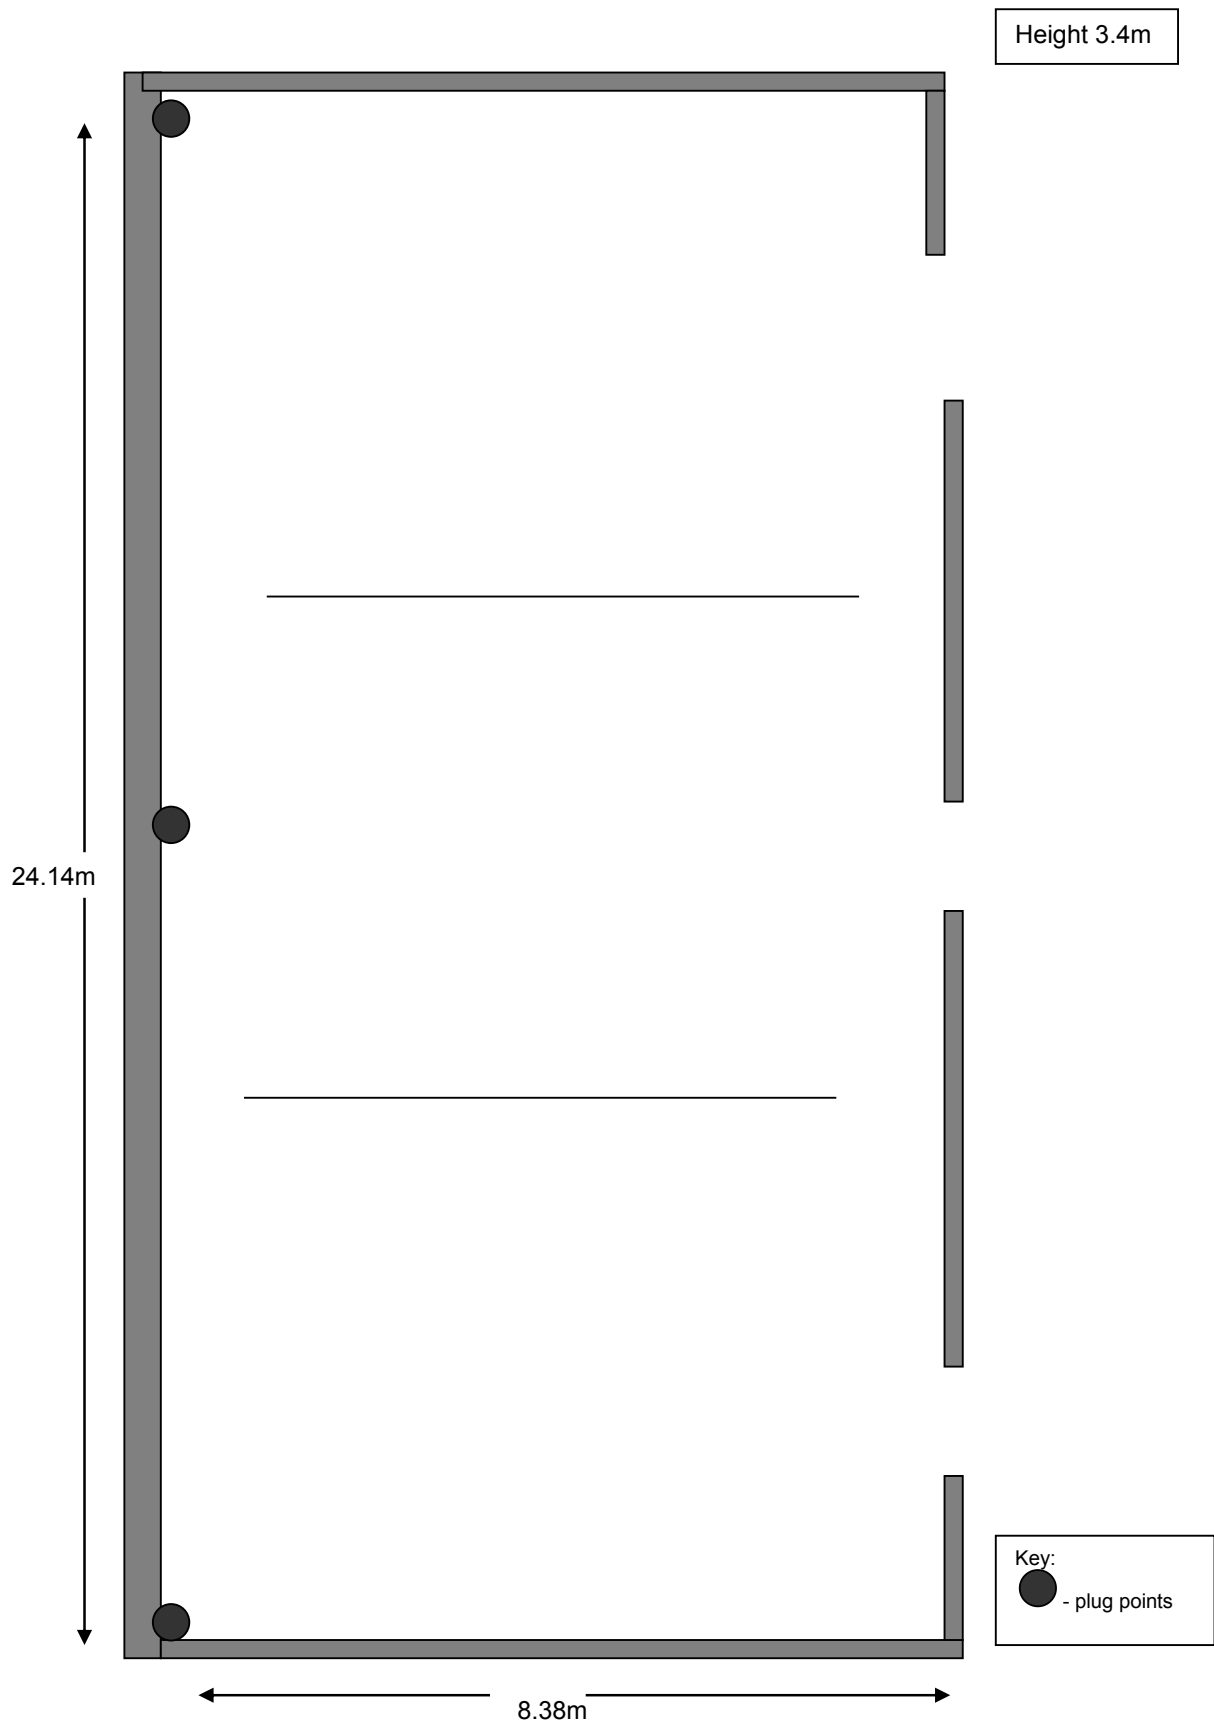

113 Chancery Lane - The Law Society - FLOORPLAN

113 Chancery Lane - The Law Society - Common Room

READING ROOM FLOOR PLAN

STRAND/FLEET/BELL ROOMS