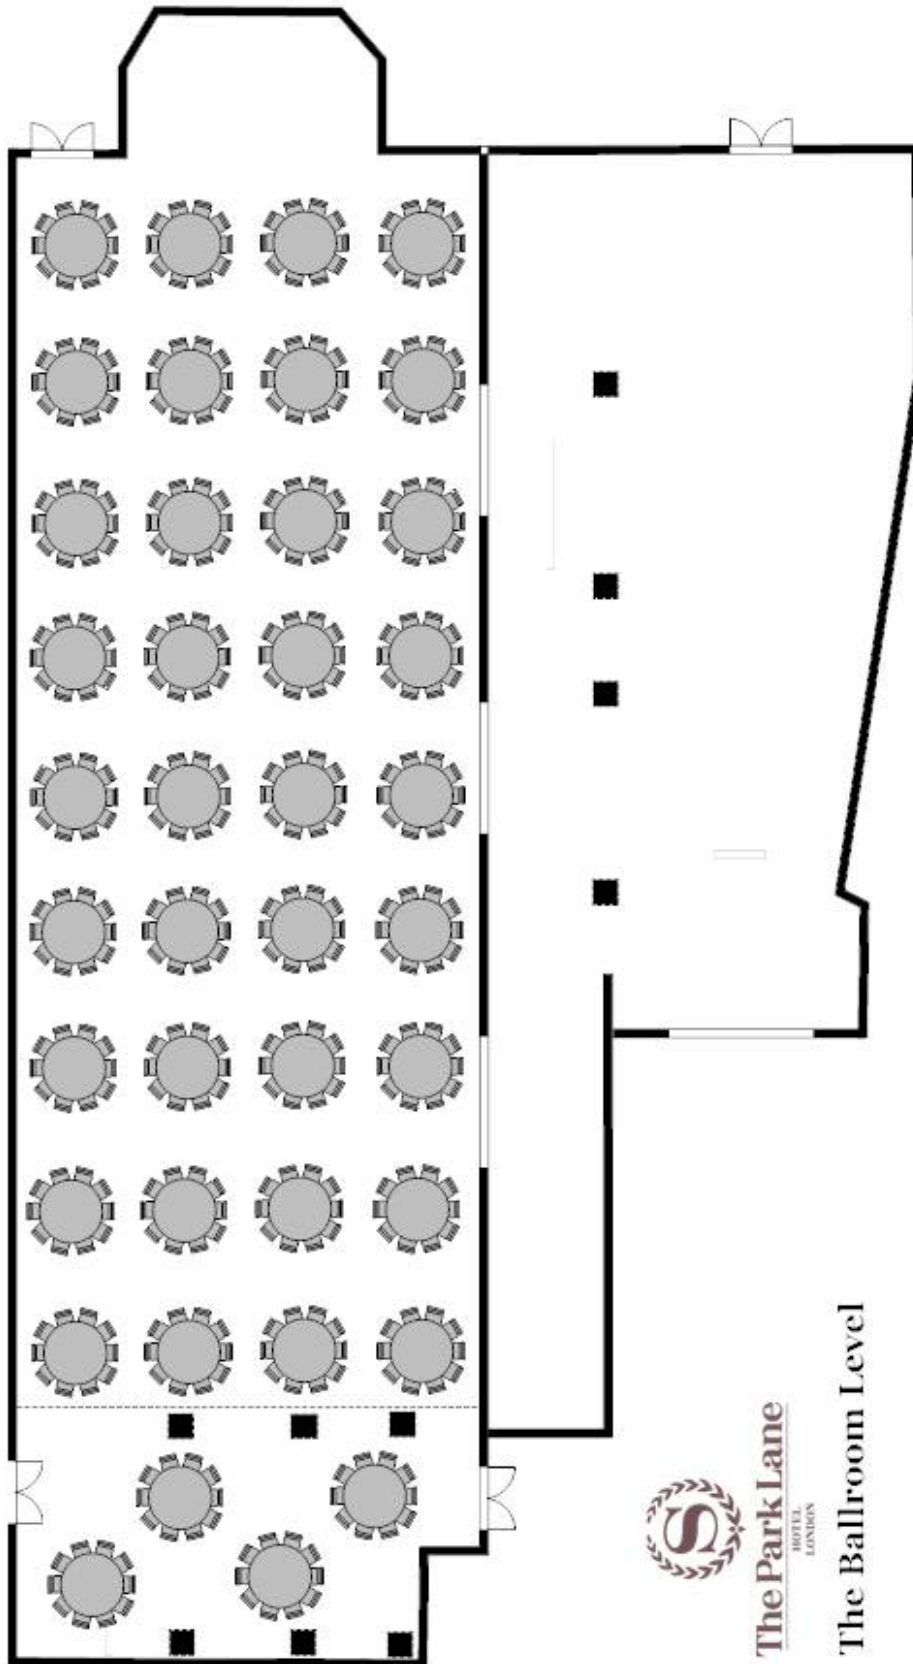

# Sheraton Grand London Park Lane Hotel

**The Park Lane**  
HOTEL  
LONDON

**The Ballroom Level**

Ballroom – 400 pax

# Sheraton Grand London Park Lane Hotel

Ballroom - 225 pax Classroom

**The Park Lane**  
HOTEL  
LONDON

**Tudor Rose & Oak Room**

Tudor Rose & Oak Room Cabaret 80 pax