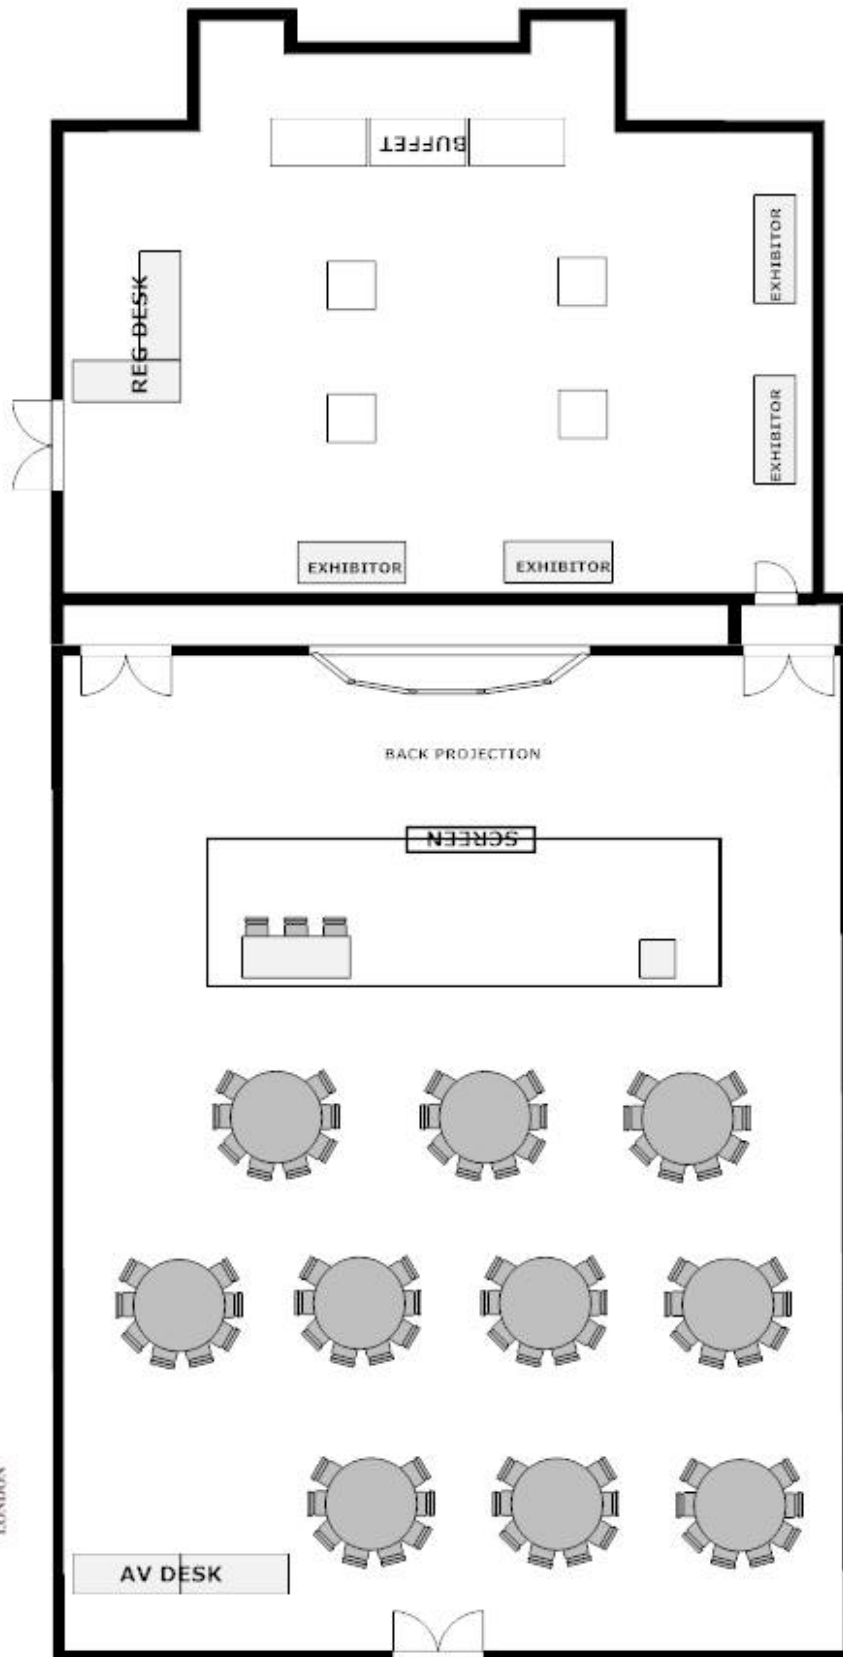

# Sheraton Grand London Park Lane Hotel

**The Park Lane**  
HOTEL  
LONDON

**The Ballroom Level**

Ballroom – 400 pax

# Sheraton Grand London Park Lane Hotel

Ballroom - 225 pax Classroom

**The Park Lane**  
HOTEL  
LONDON

**Tudor Rose & Oak Room**

Tudor Rose & Oak Room Cabaret 80 pax