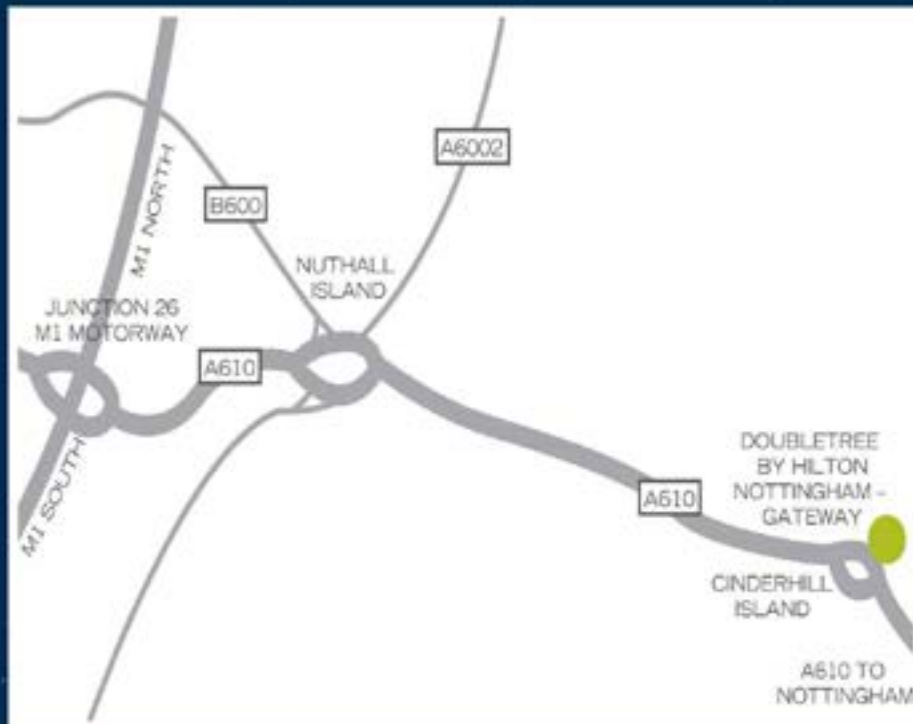

The Nottingham Gateway Hotel location map

The Nottingham Gateway Hotel

Nuthall Road

Nottingham

NG8 6AZ