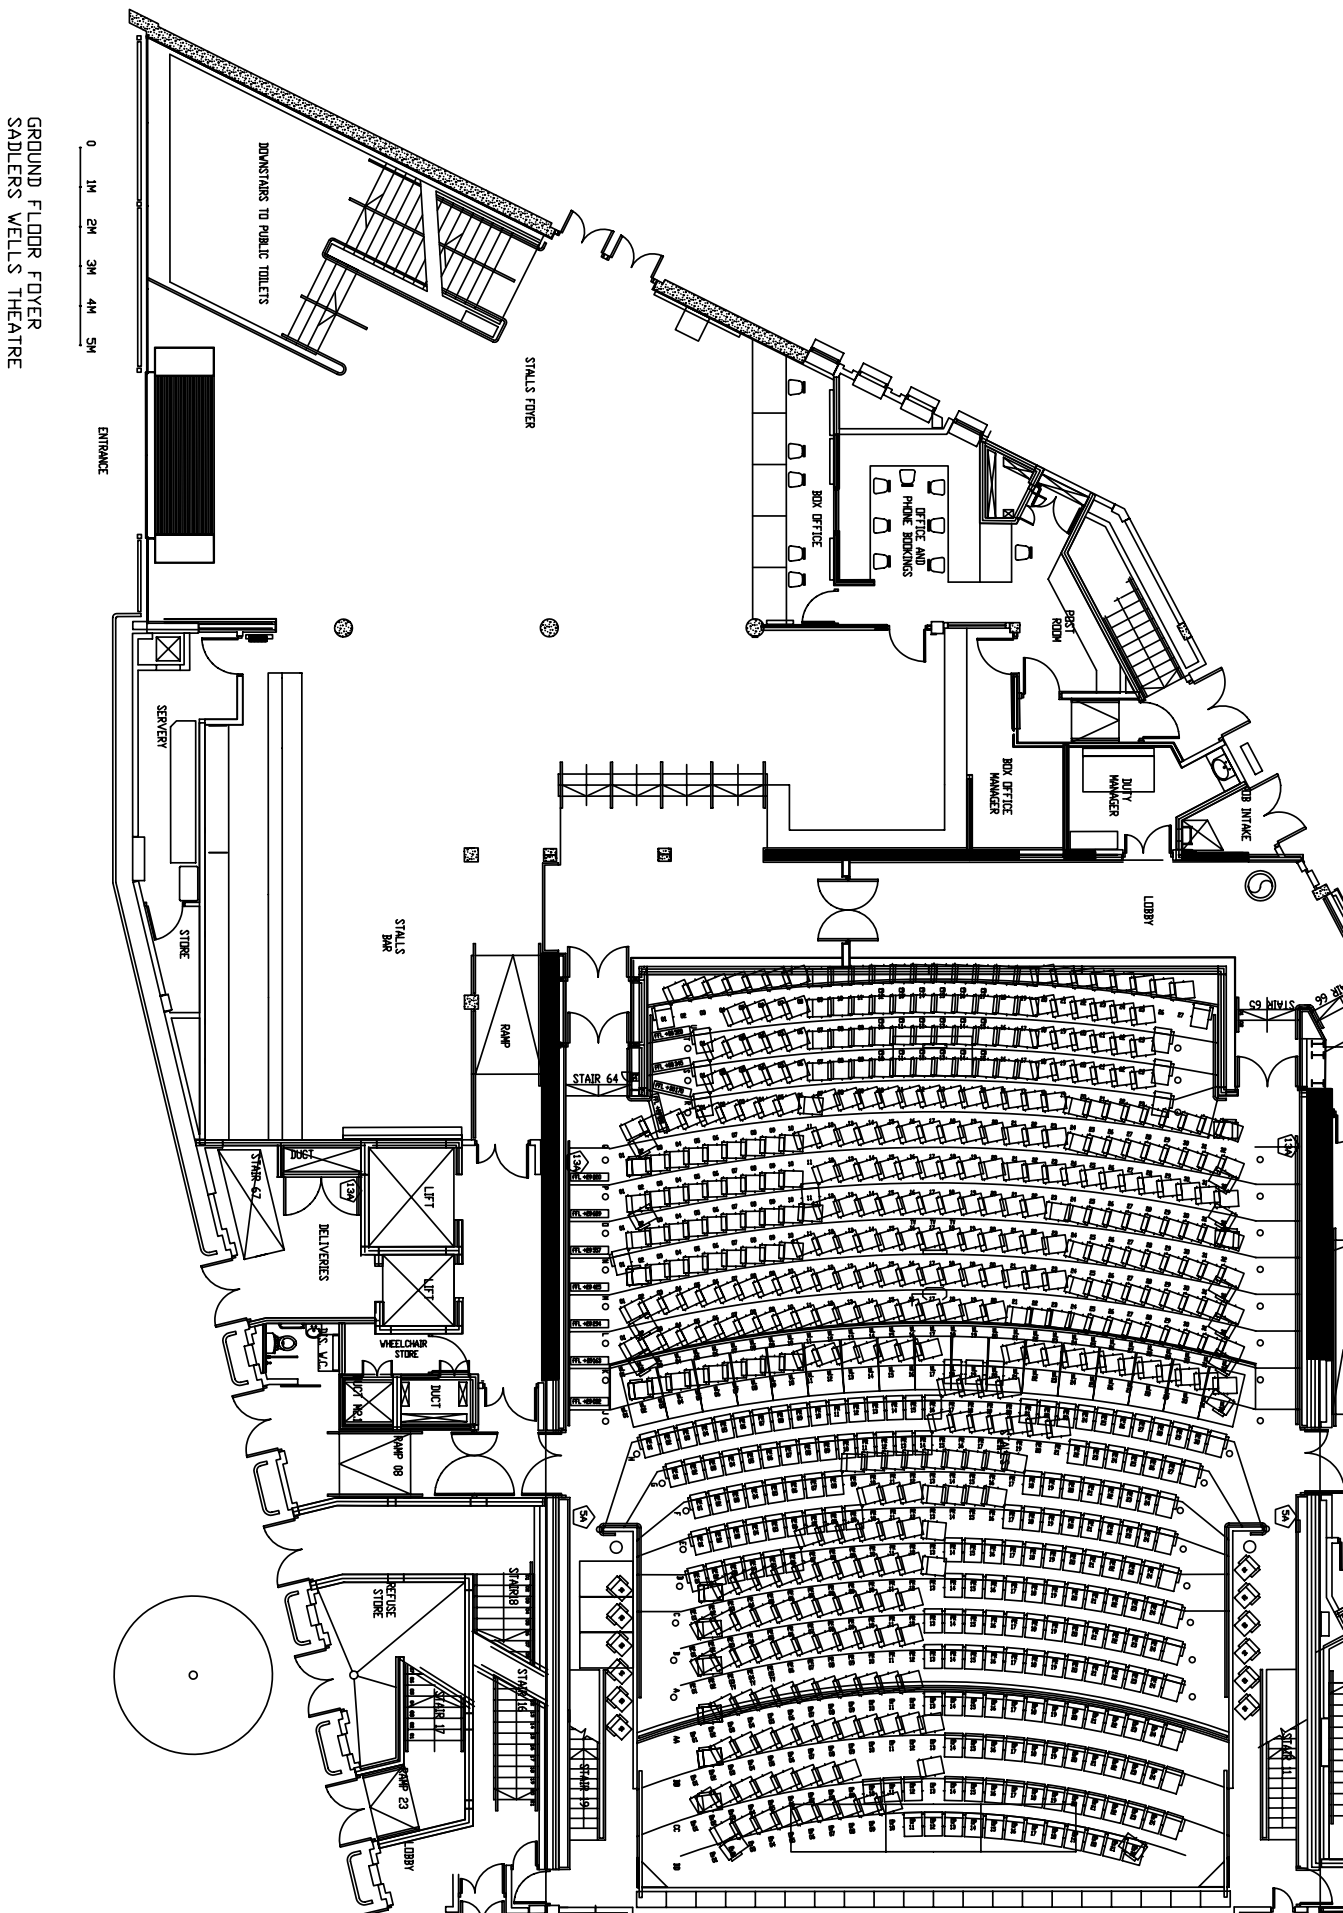

Sadler's Wells - Mezzanine Level (Walls Absent)

0 1M 2M 3M 4M 5M
MEZZANINE LEVEL FOYER
SADLERS WELLS THEATRE

Sadler's Wells - Mezzanine Level (Walls Present)

0 1M 2M 3M 4M 5M

MEZZANINE LEVEL FOYER
SADLERS WELLS THEATRE

Sadler's Wells - 1st Circle Level

1ST CIRCLE FOYER
SADLERS WELLS THEATRE

Sadler's Wells - 2nd Circle Level

2ND CIRCLE FOYER
SADLERS WELLS THEATRE

Sadler's Wells - Ground Floor inc Auditorium

Sadler's Wells - Lilian Baylis Theatre