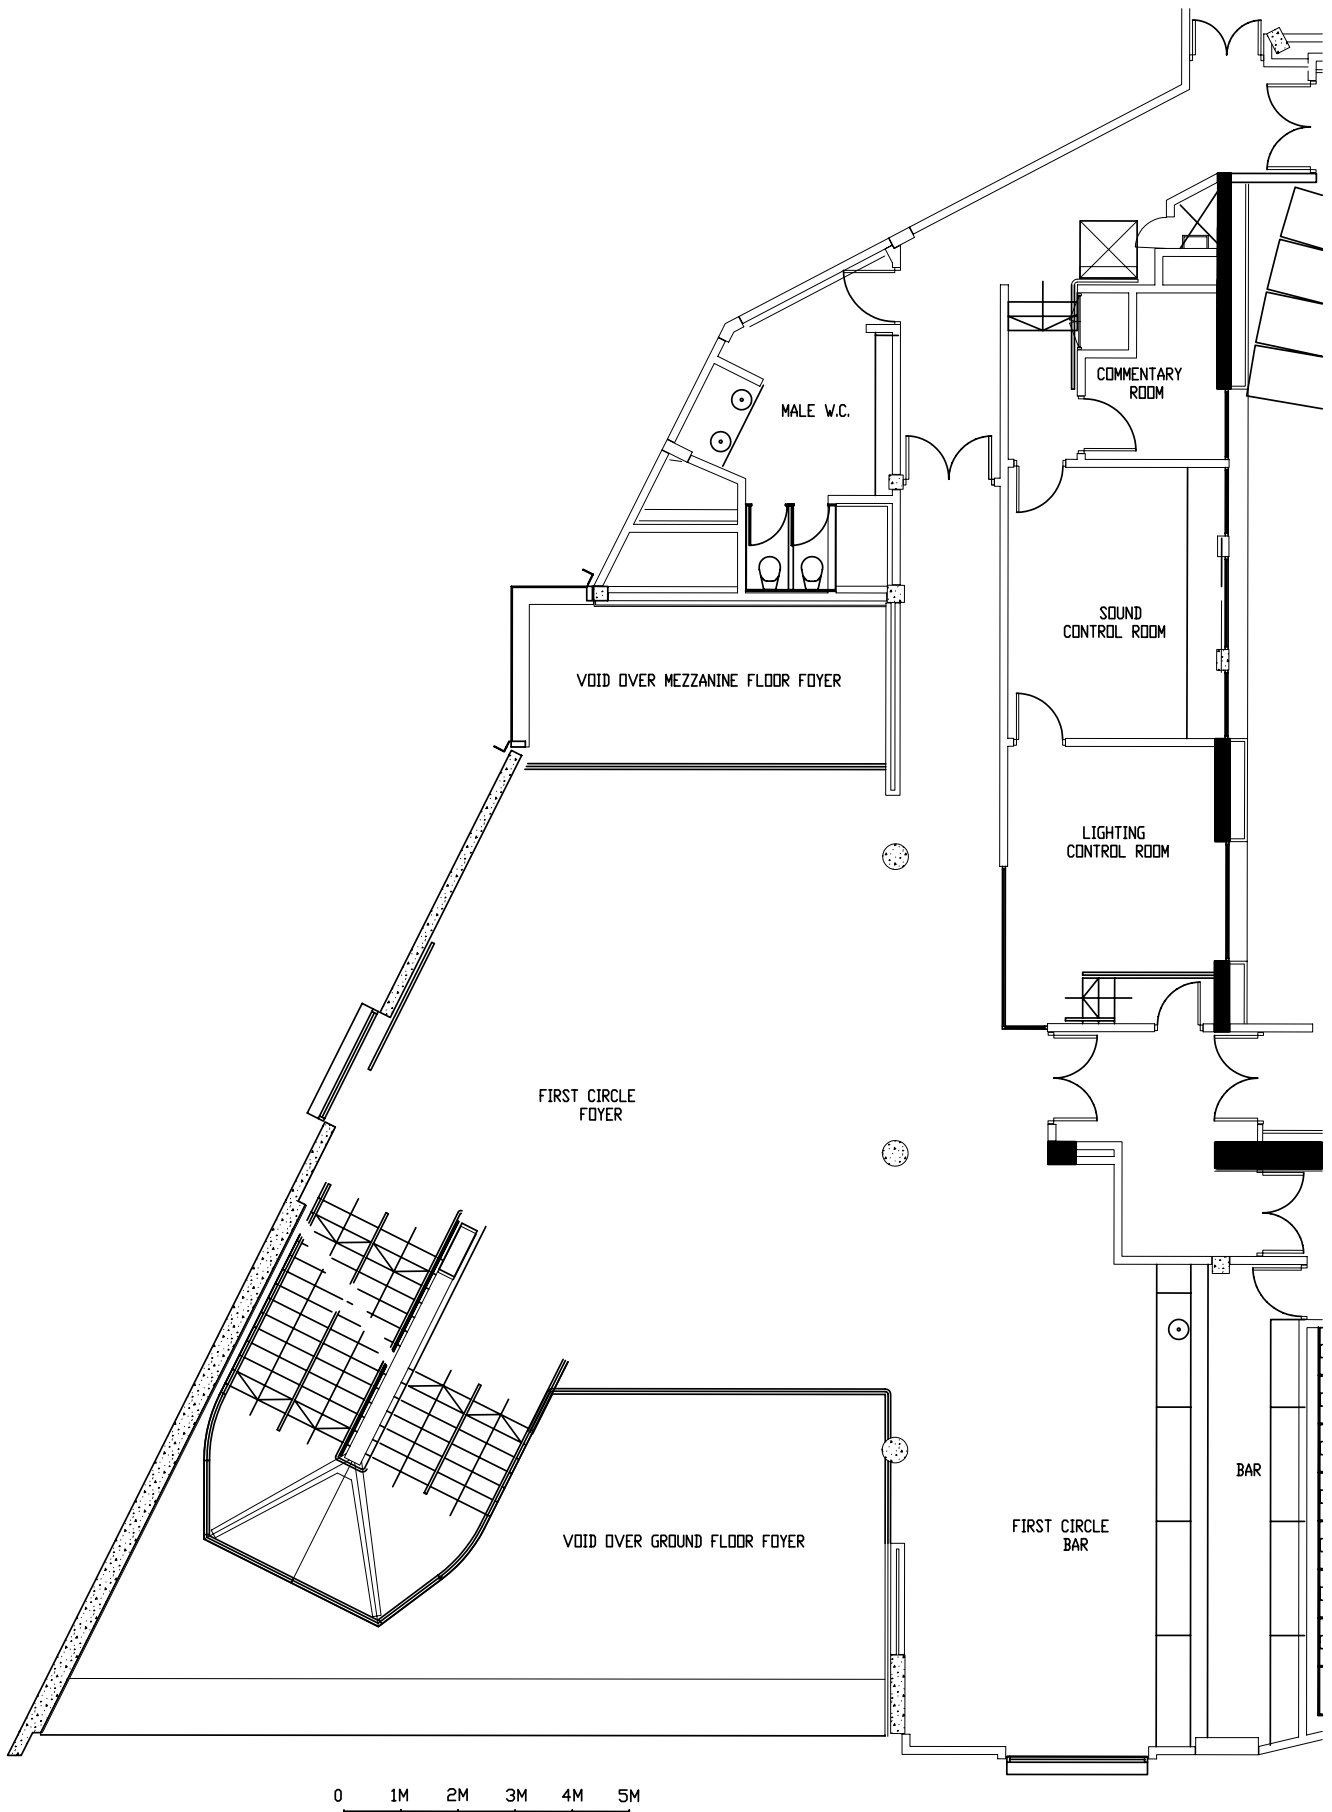

Sadler's Wells - Mezzanine Level (Walls Absent)

0 1M 2M 3M 4M 5M
MEZZANINE LEVEL FOYER
SADLERS WELLS THEATRE

Sadler's Wells - Mezzanine Level (Walls Present)

0 1M 2M 3M 4M 5M

MEZZANINE LEVEL FOYER
SADLERS WELLS THEATRE

Sadler's Wells - 1st Circle Level

1ST CIRCLE FOYER
SADLERS WELLS THEATRE

Sadler's Wells - 2nd Circle Level

2ND CIRCLE FOYER
SADLERS WELLS THEATRE

Sadler's Wells - Ground Floor inc Auditorium

Sadler's Wells - Lilian Baylis Theatre