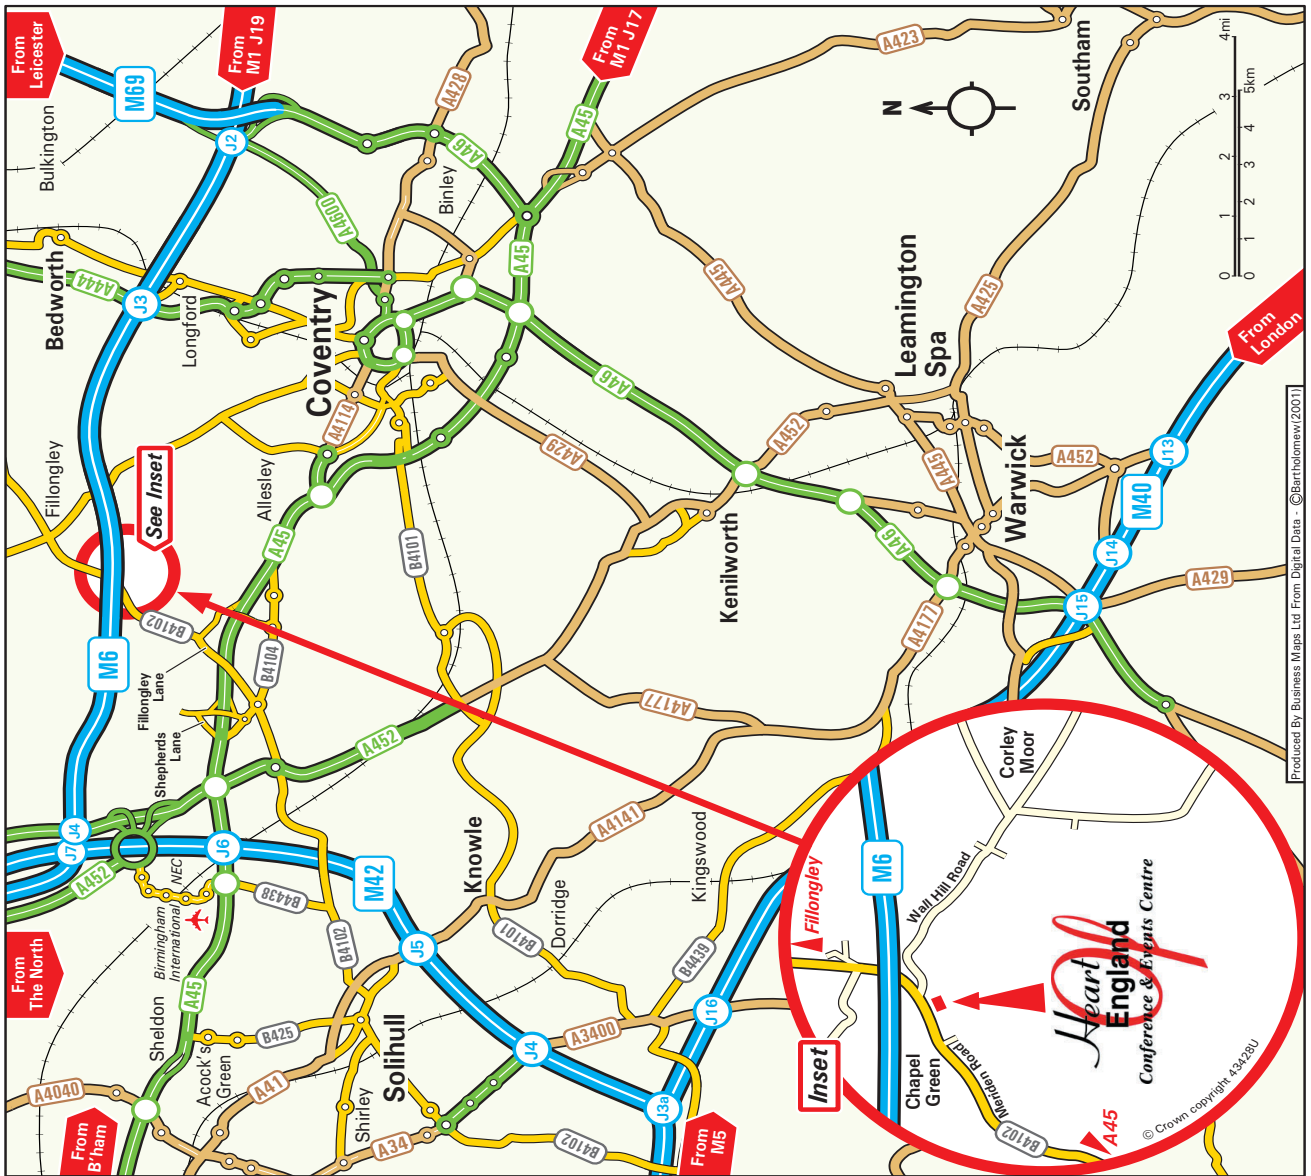

Heart of England Conference & Events Centre