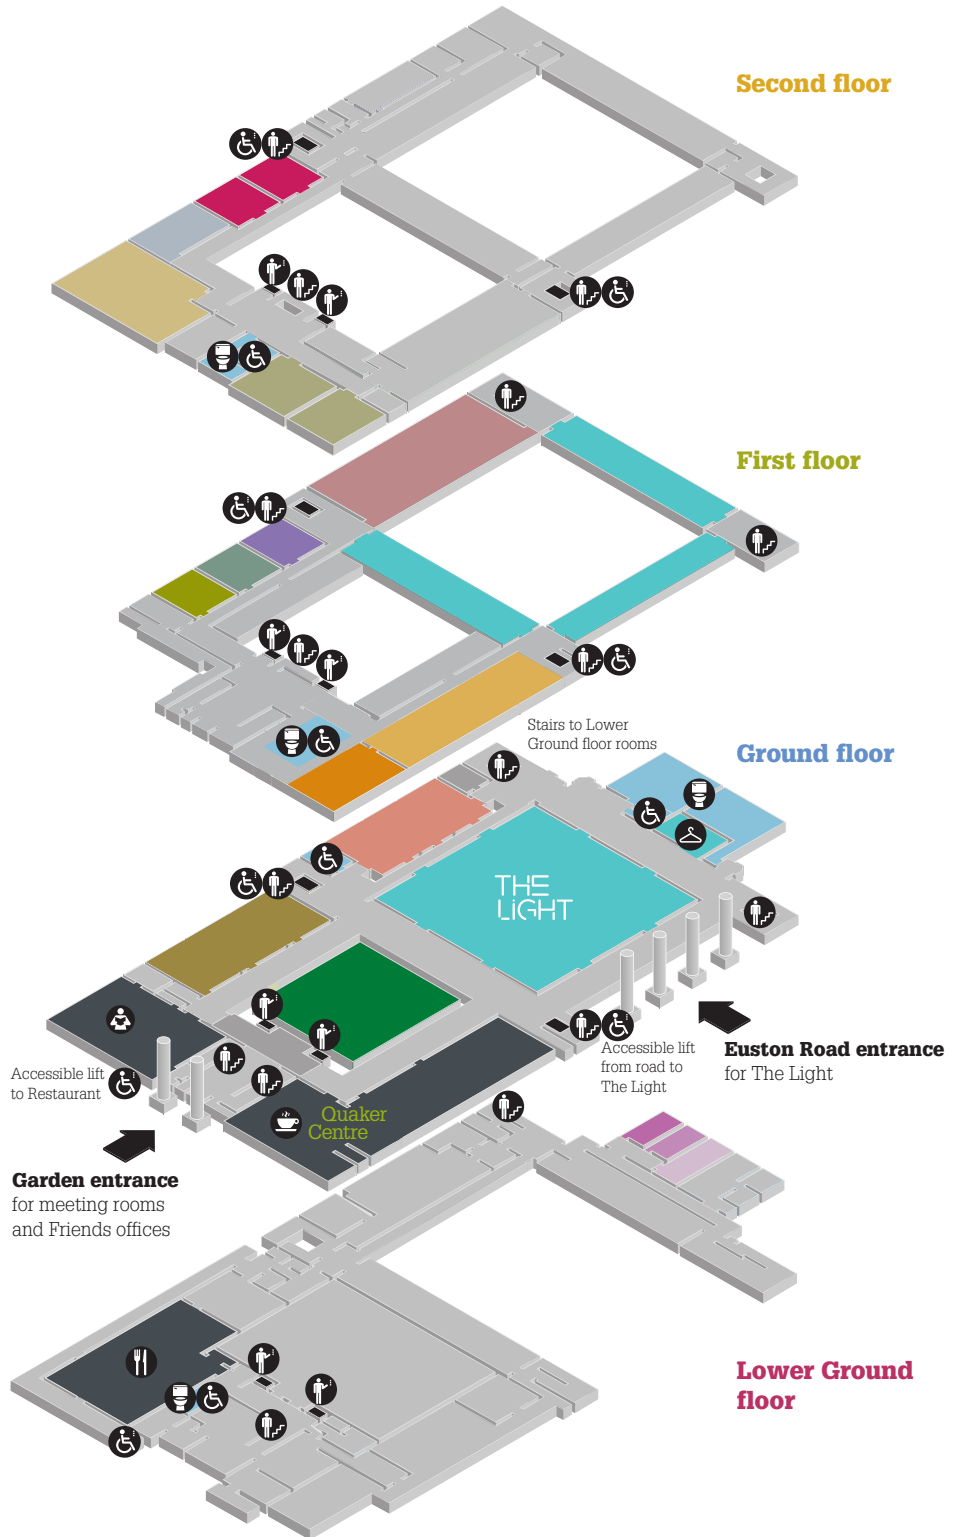

Friends House floor plans

2	Second floor
	Elizabeth Fry Suite (1 and 2)
	Margaret Fell Room
	George Fox Room
	William Penn Suite (1 and 2)
1	First floor
	Marjorie Sykes Room
	Hilda Clark Suite (1, 2 and 3)
	Abraham Darby Room
	Kathleen Lonsdale Room
	George Bradshaw Room
	Sarah Fell Room
	The Light (Upper Level)
G	Ground floor
	Ystafell Waldo Williams (1 and 2)
	Ada Salter Suite (1, 2 and 3)
	The Light
	Courtyard
	Café / Bookshop / Worship space
LG	Lower Ground floor
	Bayard Rustin Room
	Lucretia Mott Room
	John Woolman Room
Key	
	Toilets
	Accessible toilets
	Stairs
	Lifts
	Accessible lift
	Restaurant
	Café
	Cloakroom (The Light)
	Library