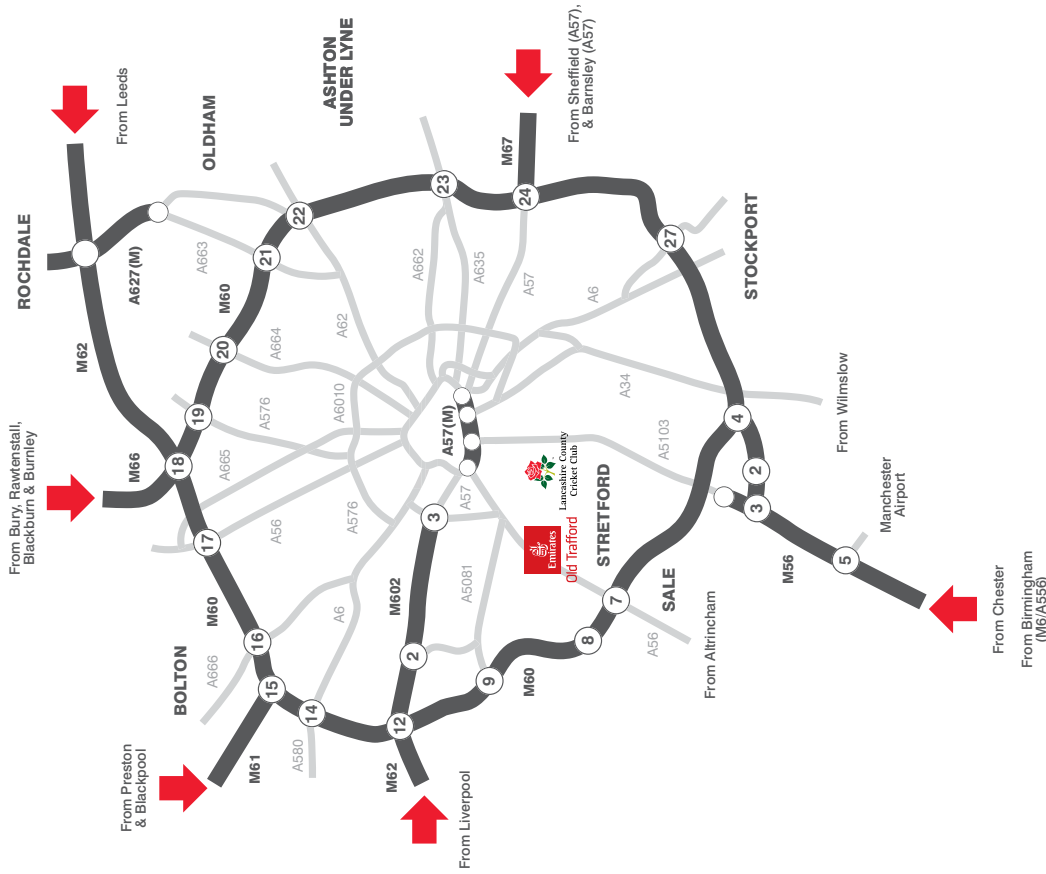

Emirates Old Trafford, Lancashire County Cricket Club

HOW TO FIND US

Emirates
Old Trafford

TRAVEL DIRECTIONS BY CAR

For those using a SatNav, our postcode is **M16 0PX**.

FROM THE NORTH

- M6, then M61 (signposted Manchester) to junction with M60 Ring Road.
- Join M60 at junction 15 following signs for M60 Ring Road (West & South)/ Trafford Park.
- Along M602 to junction 3. Exit following signs for A5063 Salford Quays/ Trafford Park.
- Keep going straight ahead on this road and after ½ mile, the road swings left to the White City Circle junction (signposted A5063 Manchester).
- Stay on the A5063 and keep straight ahead (White City Way) and follow the brown signs to Old Trafford Cricket Ground.

FROM THE SOUTH

- Join the M6 to junction 19 at Knutsford. Exit onto A556 (just after Knutsford services - signposted Manchester).
- Keep on the A556 following signs for the M56/Manchester.
- Join M56 at junction 7 (signposted Manchester).
- At the end of the M56, the road becomes a dual-carriageway (signposted A5103 Manchester).

ALTERNATIVE ROUTE FROM M60 MOTORWAY (ALL DIRECTIONS)

- Exit on to A5081 (signposted Trafford Park).
- Immediately on joining the A5081, keep straight ahead following the sign for 'Other Neighbourhoods'.
- Stay on the A5081 following signs for Manchester & Old Trafford Football Ground (The ground will appear on your right-hand side after 2.2 miles).
- Continue past the football ground for 0.2 miles to bear right at the White City Circle junction following signs for A5063 Chorlton.
- Go along the A5063 (White City Way) and follow the brown signs to Old Trafford Cricket Ground.

METROLINK TRAM

A regular service operates from Bury in North Manchester, Altrincham (South Manchester) and from Central Manchester. There is a connecting service to Salford Quays and Eccles. Metrolink is also connected to both mainline railway stations, Piccadilly & Victoria, and runs to the Old Trafford stop, next to Emirates Old Trafford. Tickets are available from dispensers on all stops.

Further information, including full timetable details, is available from Metrolink and TFGM offices or online at www.metrolink.co.uk and www.tfgm.co.uk

We would highly recommend that you check travel details before travelling as there may be some changes to services.

RAIL SERVICES

InterCity and local services operate to both Manchester Piccadilly and Manchester Victoria stations. Each station is linked to the Metrolink Tram Service. Catch the service for Altrincham and alight at the Old Trafford stop which is located next to the ground.

BUS SERVICES

Several bus services operate between Manchester and Sale/Altrincham. The following bus services run near to the cricket ground, setting down at Chester Road (with the junction of Warwick Road, a walk of approx. 5 minutes) or on Talbot Road opposite the ground. The service numbers are: Talbot Road: 253, Chester Road: 79, 255, 256, and 263.

PHONE NUMBERS