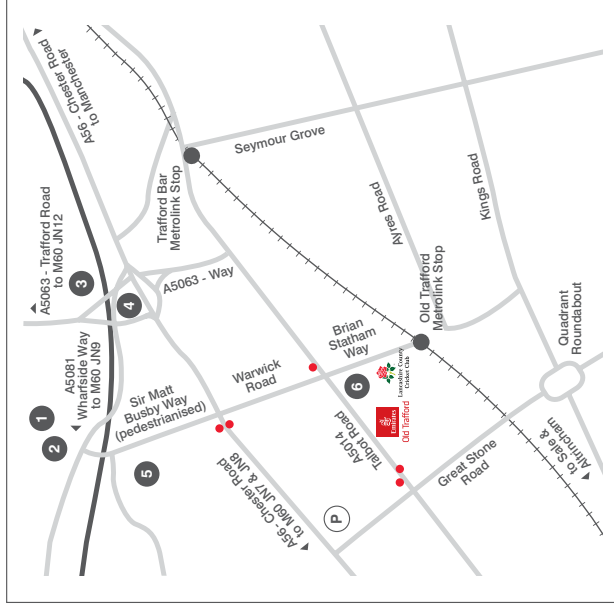

lccc.co.uk +44 (0)161 282 4000 [f /lancsccc](https://www.facebook.com/lancsccc) [@lancsccc](https://www.instagram.com/lancsccc) [@lancsccc](https://www.youtube.com/channel/UC1612824020)
emiratesoldtrafford.co.uk +44 (0)161 282 4020 [f /emiratesoldtrafford](https://www.facebook.com/emiratesoldtrafford) [@emiratesoldtrafford](https://www.instagram.com/emiratesoldtrafford) [@emiratesoldtrafford](https://www.youtube.com/channel/UC1612824020)