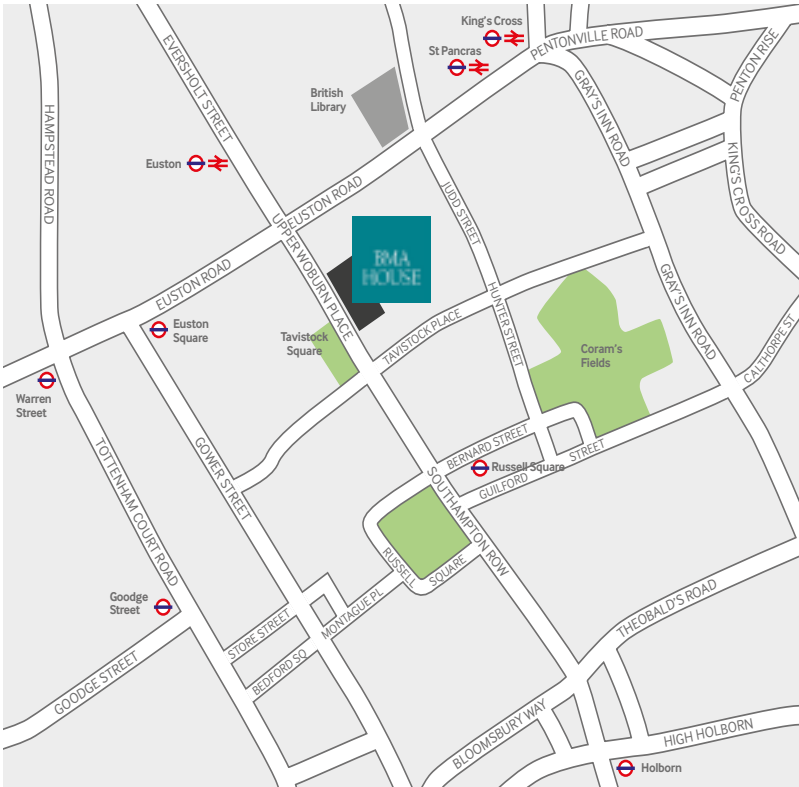

Directions from Kings Cross Station

Walk out of the main exit of the station – you will be on Euston Road. Turn right down Euston Road with Kings Cross behind you and walk in the direction of St Pancras Station (the west end may also be sign posted). Follow Euston Road straight for about 5 minutes until you get to a fire station on the right hand side (on route you will pass the Renaissance Hotel and British Library on your right). At the traffic lights by the fire station turn left to cross Euston Road onto Upper Woburn Place. You will see a Prezzo Restaurant on the opposite corner. Walk along Upper Woburn Place for a couple of minutes – you will reach the Natwest Bank. The BMA House entrance is the next main door and is signed BMA Reception. If you reach the Starbucks coffee shop you have gone too far.

Directions from Russell Square Station:

Exit the station and cross the road at the zebra crossing to the Tesco Express store. Turn left and walk to the end of the road, HSBC will be on your right hand side. Turn right on to Upper Woburn Place and continue straight forward. Continue straight crossing over Coram Street and continue onto Tavistock Square. Continue straight and you should pass Starbucks on your right hand side. Walk past the red Royal Mail postbox and the main entrance to BMA House is the next set to blue doors your right and is signed BMA Reception. If you reach the Natwest bank you have gone too far.