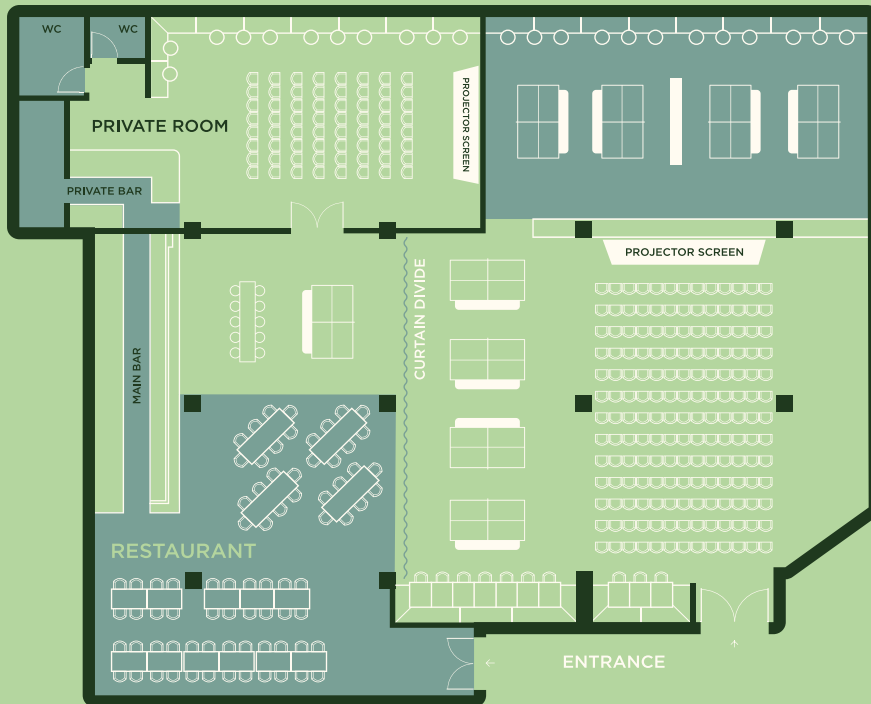

SHOREDITCH

241 Old Street, London, EC1V 9EY

CAPACITY	THEATRE	BOARDROOM	RECEPTION	CABARET
MAIN SPACE	150	On request	450	60
PRIVATE ROOM	60	28	80	20
EXCLUSIVE HIRE	-	-	550	-