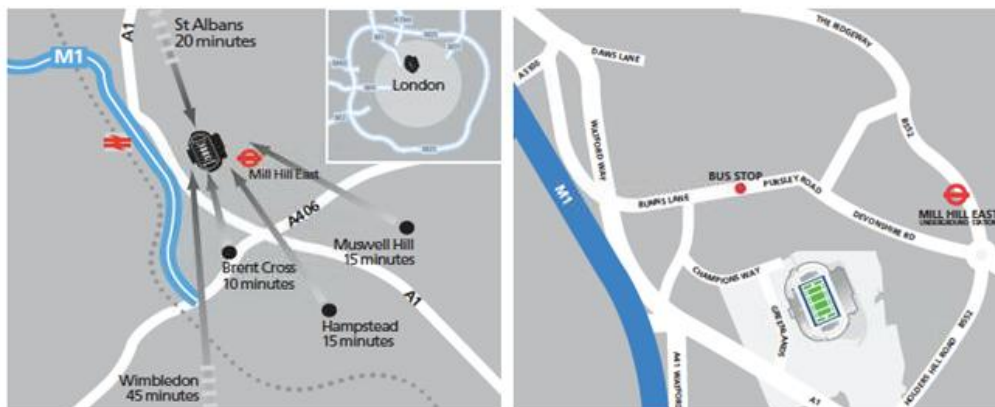

Welcome to

Allianz Park

More than Rugby.....

Allianz Park is the brand new home of Saracens Rugby Club. Offering so much more than a 1st class rugby stadium, Allianz Park boasts 22 state of the art event spaces available for hire for any type of event from 2 to 2,000 people.

800 free parking spaces available.

Address – Greenlands Lane, Hendon, London, NW4 1RL

Directions when you get to Allianz Park :

- Follow the signs to P2 / Gate A
- Park using the available bays (Including the designated disable bays)
- Use Gate A to enter the Piazza
- Follow the signs to reception via the Piazza
- On the Piazza walk past the The Saracen and continue to Reception
- Reception is located at the end of the Piazza