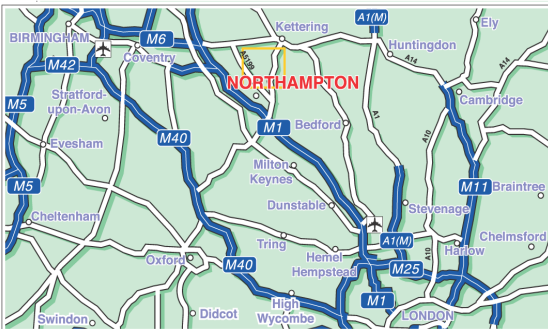

Highgate House,
Grooms Lane,
Creaton,
Northampton.
NN6 8NN

01604 505505 | highgate@sundialgroup.com
www.sundialgroup.com/highgatehouse

Highgate House

Locator Map

Public Transport

By Rail

Highgate House is well served by fast rail services to Northampton, only 20 minutes drive by taxi, and Rugby, only 25 minutes away. Journey time from London (Euston) to Northampton is just 60 minutes and there are also direct services from Birmingham and Milton Keynes.

Highgate House is 40 minutes drive from Birmingham International Airport and approximately 90 minutes from Heathrow.

If you would like to be met from the airport or from one of the stations, we will be happy to arrange transport for you.

GPS coordinates for Highgate House are: N5220.28 W00057.69 5.7mm NW of Northampton. Please contact us if you wish to land a helicopter.

Locator Map

Woodside,
Glasshouse Lane,
Kenilworth,
Warwickshire,
CV8 2AL