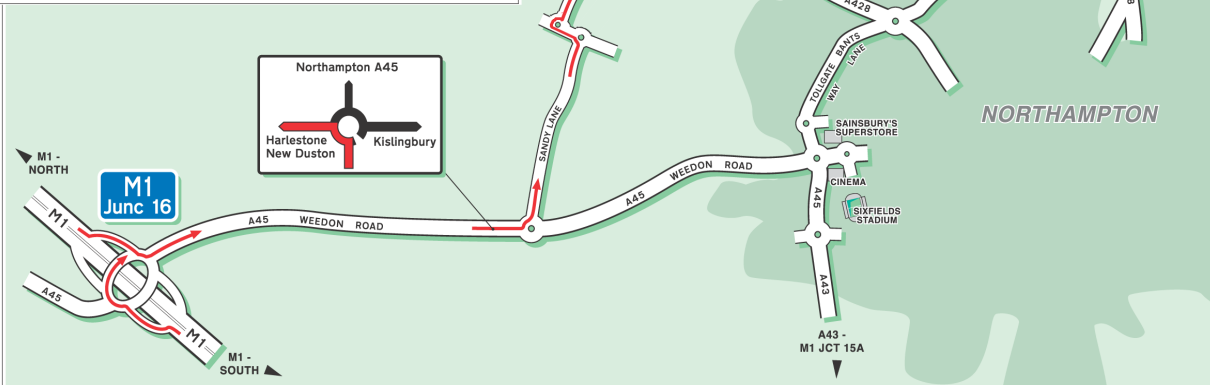

Highgate House,
Grooms Lane,
Creaton,
Northampton.
NN6 8NN

01604 505505 | highgate@sundialgroup.com
www.sundialgroup.com/highgatehouse

Highgate House

Locator Map

Public Transport

By Rail

Highgate House is well served by fast rail services to Northampton, only 20 minutes drive by taxi, and Rugby, only 25 minutes away. Journey time from London (Euston) to Northampton is just 60 minutes and there are also direct services from Birmingham and Milton Keynes.

Highgate House is 40 minutes drive from Birmingham International Airport and approximately 90 minutes from Heathrow.

If you would like to be met from the airport or from one of the stations, we will be happy to arrange transport for you.

GPS coordinates for Highgate House are: N5220.28 W00057.69 5.7mm NW of Northampton. Please contact us if you wish to land a helicopter.

Locator Map

Woodside,
Glasshouse Lane,
Kenilworth,
Warwickshire,
CV8 2AL