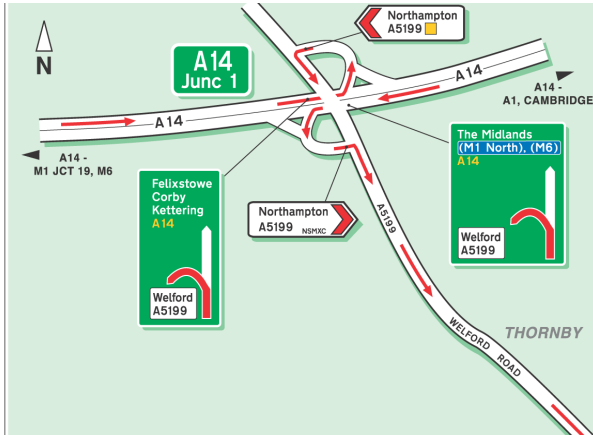

Highgate House,
Grooms Lane,
Creaton,
Northampton.
NN6 8NN

01604 505505 | highgate@sundialgroup.com
www.sundialgroup.com/highgatehouse

Highgate House

Locator Map

Public Transport

By Rail

Highgate House is well served by fast rail services to Northampton, only 20 minutes drive by taxi, and Rugby, only 25 minutes away. Journey time from London (Euston) to Northampton is just 60 minutes and there are also direct services from Birmingham and Milton Keynes.

Highgate House is 40 minutes drive from Birmingham International Airport and approximately 90 minutes from Heathrow.

If you would like to be met from the airport or from one of the stations, we will be happy to arrange transport for you.

GPS coordinates for Highgate House are: N5220.28 W00057.69 5.7mm NW of Northampton. Please contact us if you wish to land a helicopter.

Locator Map

Woodside,
Glasshouse Lane,
Kenilworth,
Warwickshire,
CV8 2AL