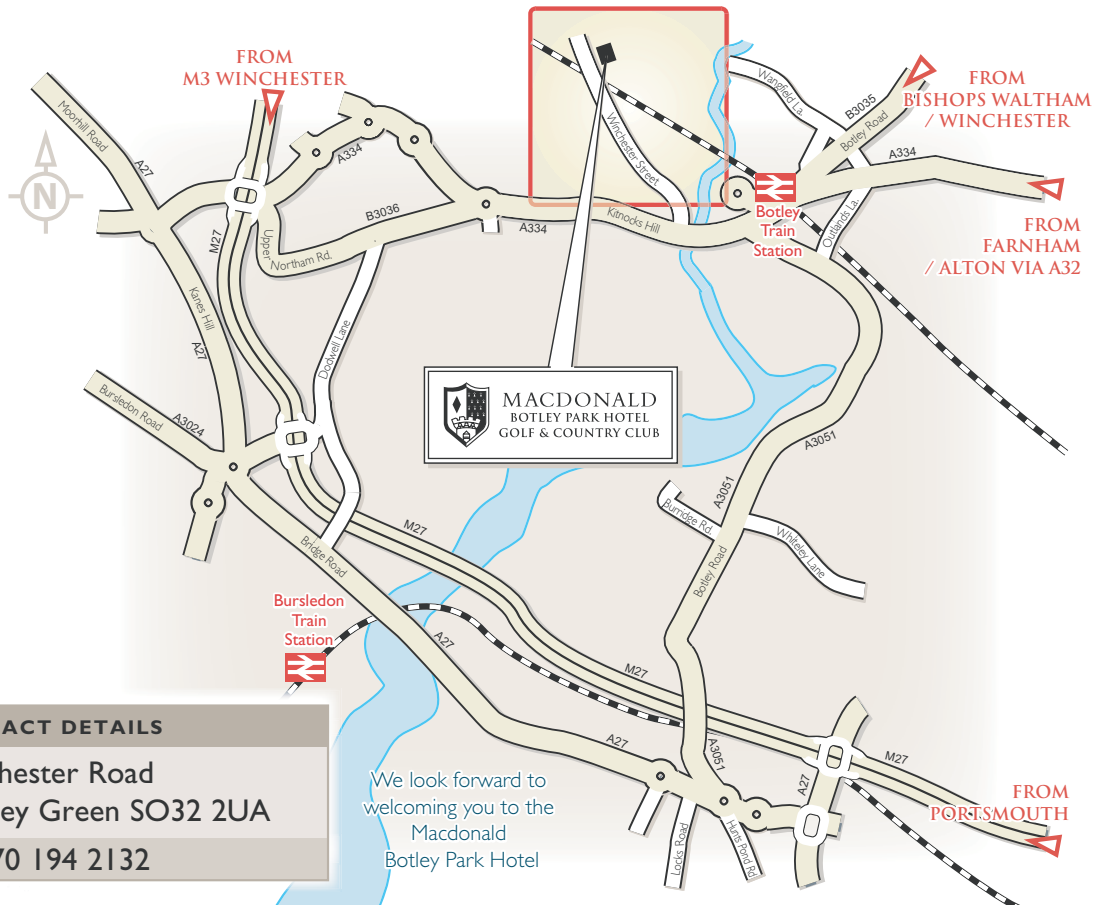

Transport Information

From East / West

From M27 - from Junction 7 (3 miles to Hotel) follow the A334 towards Botley. At the first roundabout turn left past M&S store, continue over the next 5 mini roundabouts. At the third roundabout, Brown signs directing you to the hotel will be visible. At 6th mini roundabout turn right. Follow road for ½ a mile. Botley Park is on the left hand left hand side.

From the North

From M3 - from Junction 11 onto slip road on the B3335 travel 8 miles through Twyford, Colden Common, Fair Oak (here the road number changes to B3354), Horton Heath and Boorley Green - we are on the left hand side.

Parking

Parking is available on site.

Rail Travel

Southampton Parkway train station is approximately 5 miles away from our location.

National Rail Enquiries : 08457 48 49 50

By Air

Southampton International Airport is approximately 4 miles away from our location. Eastleigh Airport is approximately 5 miles away from our location.