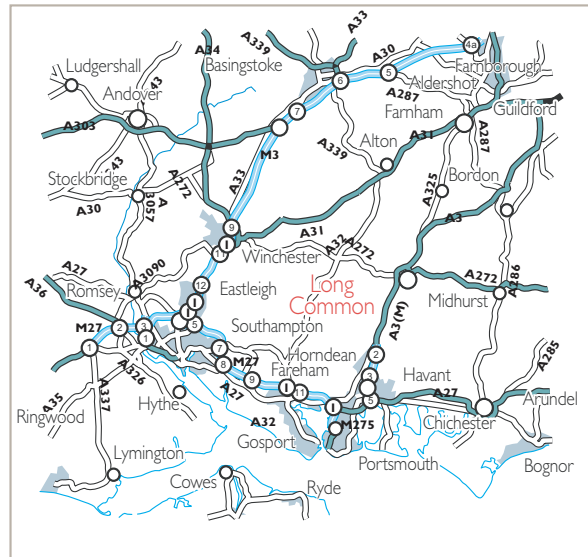

Transport Information

From East / West

From M27 - from Junction 7 (3 miles to Hotel) follow the A334 towards Botley. At the first roundabout turn left past M&S store, continue over the next 5 mini roundabouts. At the third roundabout, Brown signs directing you to the hotel will be visible. At 6th mini roundabout turn right. Follow road for ½ a mile. Botley Park is on the left hand left hand side.

From the North

From M3 - from Junction 11 onto slip road on the B3335 travel 8 miles through Twyford, Colden Common, Fair Oak (here the road number changes to B3354), Horton Heath and Boorley Green - we are on the left hand side.

Parking

Parking is available on site.

Rail Travel

Southampton Parkway train station is approximately 5 miles away from our location.

National Rail Enquiries : 08457 48 49 50

By Air

Southampton International Airport is approximately 4 miles away from our location. Eastleigh Airport is approximately 5 miles away from our location.